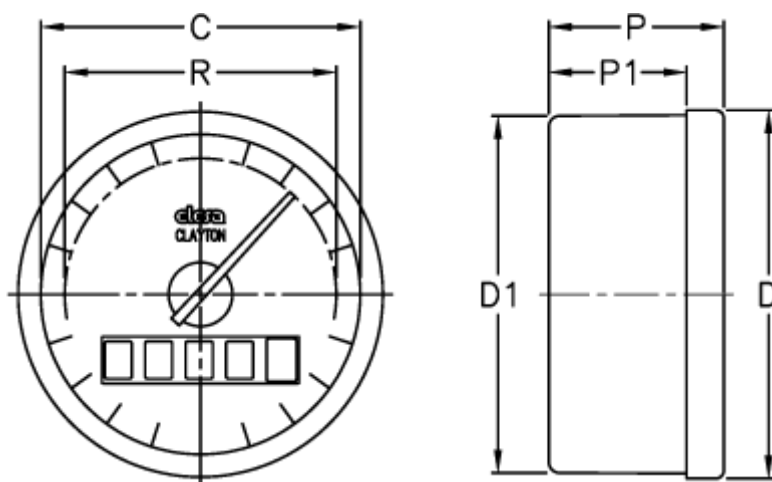

Data Sheet

Article number: 2307072401

Description: E+G Gravity indicator
GW12-0000.5-D

Measures

C	= 60
D	= 68.5
D1	= 67
Indicator accuracy	= 0,01
P	= 33
P1	= 26
R	= 51